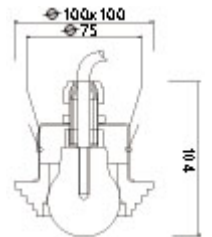

DLCL-9 \$20.00 each

This fixture will handle up to 150 strands of cable. Comes w/compression fitting

DLCL-11 \$21.50 each

This fixture looks like a light bulb and will handle up to 150 strands of cable. Comes w/compression fitting

DLCL-12 \$13.50 each
Glass w/mirror base

DLCL-13 \$27.50 each

This fixture will handle up to 150 strands of cable. Comes w/compression fitting

DLCL-14 \$27.50 each

This fixture will handle up to 150 strands of cable. Comes w/compression fitting

DLCL-15 \$27.50 each

This fixture will handle up to 150 strands of cable. Comes w/compression fitting

DLCL-16 \$19.50 each

DLCL-17 \$85.00 each

Please call for availability. Pricing is subject to change without notice.