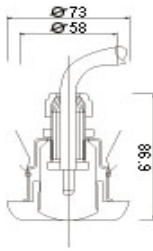

Ceiling Light Fixtures

Unless noted otherwise, our ceiling fixtures normally handle SCE-6 or E-S50 cable. However, they can be modified to handle larger cable.

DLCL-3 \$17.00 each
This fixture swivels

DLCL-4 \$38.00 each
This fixture swivels

DLCL-5 \$34.50 each
This fixture swivels

DLCL-6 \$34.50 each
This fixture swivels

DLCL-7 \$38.00 each
This fixture swivels

DLCL-8 \$20.00 each
This fixture will handle up to 150 strands of cable. Comes w/compression fitting

DLCL-9 \$20.00 each

This fixture will handle up to 150 strands of cable. Comes w/compression fitting

DLCL-11 \$21.50 each

This fixture looks like a light bulb and will handle up to 150 strands of cable. Comes w/compression fitting

DLCL-12 \$13.50 each
Glass w/mirror base

DLCL-13 \$27.50 each

This fixture will handle up to 150 strands of cable. Comes w/compression fitting

DLCL-14 \$27.50 each

This fixture will handle up to 150 strands of cable. Comes w/compression fitting