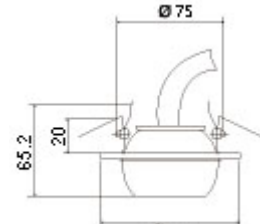

Ceiling Light Fixtures

Unless noted otherwise, our ceiling fixtures normally handle SCE-6 or E-S50 cable. However, they can be modified to handle larger cable.

DLCL-3 \$17.00 each
This fixture swivels

DLCL-4 \$38.00 each
This fixture swivels

DLCL-5 \$34.50 each
This fixture swivels

DLCL-6 \$34.50 each
This fixture swivels

DLCL-7 \$38.00 each
This fixture swivels

DLCL-8 \$20.00 each
This fixture will handle up to 150 strands of cable. Comes w/compression fitting