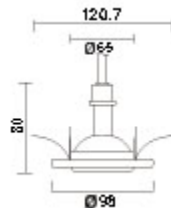

Ceiling Light Fixtures

Unless noted otherwise, our ceiling fixtures normally handle SCE-6 or E-S50 cable. However, they can be modified to handle larger cable.

DLCL-3 \$17.00 each
This fixture swivels

DLCL-4 \$38.00 each
This fixture swivels

DLCL-5 \$34.50 each
This fixture swivels

DLCL-6 \$34.50 each
This fixture swivels

DLCL-7 \$38.00 each
This fixture swivels

DLCL-8 \$20.00 each
This fixture will handle up to 150 strands of cable. Comes w/compression fitting