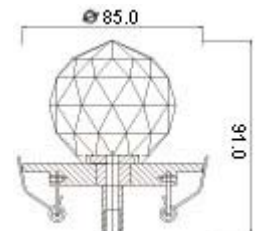

DLCL-17 $85.00 each

Please call for availability. Pricing is subject to change without notice.