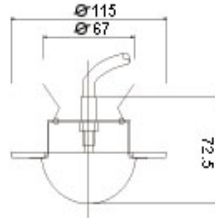

Ceiling Light Fixtures

Unless noted otherwise, our ceiling fixtures normally handle SCE-6 or E-S50 cable. However, they can be modified to handle larger cable.

DLCL-3 \$17.00 each
This fixture swivels

DLCL-4 \$38.00 each
This fixture swivels

DLCL-5 \$34.50 each
This fixture swivels

DLCL-6 \$34.50 each
This fixture swivels

DLCL-7 \$38.00 each
This fixture swivels

DLCL-8 \$20.00 each
This fixture will handle up to 150 strands of cable. Comes w/compression fitting

DLCL-9 \$20.00 each

This fixture will handle up to 150 strands of cable. Comes w/compression fitting

DLCL-11 \$21.50 each

This fixture looks like a light bulb and will handle up to 150 strands of cable. Comes w/compression fitting