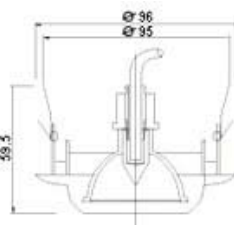

Ceiling Light Fixtures

Unless noted otherwise, our ceiling fixtures normally handle SCE-6 or E-S50 cable. However, they can be modified to handle larger cable.

DLCL-3 \$17.00 each
This fixture swivels

DLCL-4 \$38.00 each
This fixture swivels

DLCL-5 \$34.50 each
This fixture swivels

DLCL-6 \$34.50 each
This fixture swivels

DLCL-7 \$38.00 each
This fixture swivels

DLCL-8 \$20.00 each
This fixture will handle up to 150 strands of cable. Comes w/compression fitting

DLCL-9 \$20.00 each

This fixture will handle up to 150 strands of cable. Comes w/compression fitting

DLCL-11 \$21.50 each

This fixture looks like a light bulb and will handle up to 150 strands of cable. Comes w/compression fitting