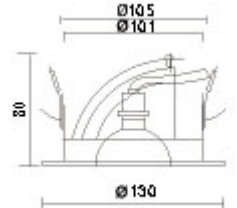

Ceiling Light Fixtures

Unless noted otherwise, our ceiling fixtures normally handle SCE-6 or E-S50 cable. However, they can be modified to handle larger cable.

DLCL-3 \$17.00 each
This fixture swivels

DLCL-4 \$38.00 each
This fixture swivels

DLCL-5 \$34.50 each
This fixture swivels

DLCL-6 \$34.50 each
This fixture swivels

DLCL-7 \$38.00 each
This fixture swivels

DLCL-8 \$20.00 each
This fixture will handle up to 150 strands of cable. Comes w/compression fitting