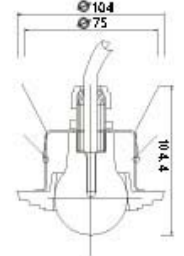

DLCL-5 \$34.50 each
This fixture swivels

DLCL-6 \$34.50 each
This fixture swivels

DLCL-7 \$38.00 each
This fixture swivels

DLCL-8 \$20.00 each
This fixture will handle up to 150 strands of cable. Comes w/compression fitting

DLCL-9 \$20.00 each

This fixture will handle up to 150 strands of cable. Comes w/compression fitting

DLCL-11 \$21.50 each

This fixture looks like a light bulb and will handle up to 150 strands of cable. Comes w/compression fitting

DLCL-12 \$13.50 each
Glass w/mirror base

DLCL-13 \$27.50 each

This fixture will handle up to 150 strands of cable. Comes w/compression fitting

DLCL-14 \$27.50 each

This fixture will handle up to 150 strands of cable. Comes w/compression fitting