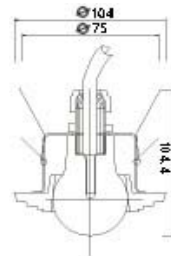

DLCL-5 \$34.50 each
This fixture swivels

DLCL-6 \$34.50 each
This fixture swivels

DLCL-7 \$38.00 each
This fixture swivels

DLCL-8 \$20.00 each
This fixture will handle up to 150 strands of cable. Comes w/compression fitting

DLCL-9 \$20.00 each

This fixture will handle up to 150 strands of cable. Comes w/compression fitting

DLCL-11 \$21.50 each

This fixture looks like a light bulb and will handle up to 150 strands of cable. Comes w/compression fitting

DLCL-12 \$13.50 each
Glass w/mirror base

DLCL-13 \$27.50 each

This fixture will handle up to 150 strands of cable. Comes w/compression fitting

DLCL-14 \$27.50 each

This fixture will handle up to 150 strands of cable. Comes w/compression fitting