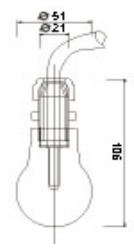

Ceiling Light Fixtures

Unless noted otherwise, our ceiling fixtures normally handle SCE-6 or E-S50 cable. However, they can be modified to handle larger cable.

DLCL-3 \$17.00 each
This fixture swivels

DLCL-4 \$38.00 each
This fixture swivels

DLCL-5 \$34.50 each
This fixture swivels

DLCL-6 \$34.50 each
This fixture swivels

DLCL-7 \$38.00 each
This fixture swivels

DLCL-8 \$20.00 each
This fixture will handle up to 150 strands of cable. Comes w/compression fitting

DLCL-9 \$20.00 each

This fixture will handle up to 150 strands of cable. Comes w/compression fitting

DLCL-11 \$21.50 each

This fixture looks like a light bulb and will handle up to 150 strands of cable. Comes w/compression fitting