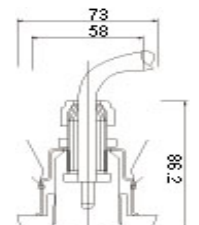

Ceiling Light Fixtures

Unless noted otherwise, our ceiling fixtures normally handle SCE-6 or E-S50 cable. However, they can be modified to handle larger cable.

DLCL-3 \$17.00 each
This fixture swivels

DLCL-4 \$38.00 each
This fixture swivels

DLCL-5 \$34.50 each
This fixture swivels

DLCL-6 \$34.50 each
This fixture swivels

DLCL-7 \$38.00 each
This fixture swivels

DLCL-8 \$20.00 each
This fixture will handle up to 150 strands of cable. Comes w/compression fitting

DLCL-9 \$20.00 each

This fixture will handle up to 150 strands of cable. Comes w/compression fitting

DLCL-11 \$21.50 each

This fixture looks like a light bulb and will handle up to 150 strands of cable. Comes w/compression fitting

DLCL-12 \$13.50 each
Glass w/mirror base

DLCL-13 \$27.50 each

This fixture will handle up to 150 strands of cable. Comes w/compression fitting

DLCL-14 \$27.50 each

This fixture will handle up to 150 strands of cable. Comes w/compression fitting