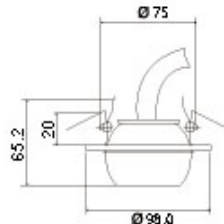

Ceiling Light Fixtures

Unless noted otherwise, our ceiling fixtures normally handle SCE-6 or E-S50 cable. However, they can be modified to handle larger cable.

DLCL-3 \$17.00 each
This fixture swivels

DLCL-4 \$38.00 each
This fixture swivels

DLCL-5 \$34.50 each
This fixture swivels

DLCL-6 \$34.50 each
This fixture swivels

DLCL-7 \$38.00 each
This fixture swivels

DLCL-8 \$20.00 each
This fixture will handle up to 150 strands of cable. Comes w/compression fitting