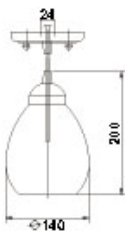

DLCL-9 \$20.00 each

This fixture will handle up to 150 strands of cable. Comes w/compression fitting

DLCL-11 \$21.50 each

This fixture looks like a light bulb and will handle up to 150 strands of cable. Comes w/compression fitting

DLCL-12 \$13.50 each
Glass w/mirror base

DLCL-13 \$27.50 each

This fixture will handle up to 150 strands of cable. Comes w/compression fitting

DLCL-14 \$27.50 each

This fixture will handle up to 150 strands of cable. Comes w/compression fitting

DLCL-15 \$27.50 each

This fixture will handle up to 150 strands of cable. Comes w/compression fitting

DLCL-16 \$19.50 each

DLCL-17 \$85.00 each

Please call for availability. Pricing is subject to change without notice.