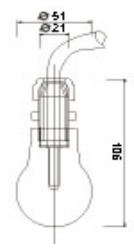

Ceiling Light Fixtures

Unless noted otherwise, our ceiling fixtures normally handle SCE-6 or E-S50 cable. However, they can be modified to handle larger cable.

DLCL-3 \$17.00 each
This fixture swivels

Out of Stock

DLCL-5 \$34.50 each
This fixture swivels

DLCL-6 \$34.50 each
This fixture swivels

DLCL-7 \$38.00 each
This fixture swivels

DLCL-8 \$20.00 each
This fixture will handle up to 150 strands of cable. Comes w/compression fitting

DLCL-9 \$20.00 each

This fixture will handle up to 150 strands of cable. Comes w/compression fitting

Out of Stock

Out of Stock

Out of Stock

Out of Stock

Out of Stock

DLCL-16 \$19.50 each