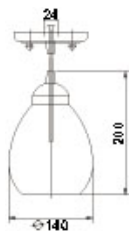

DLCL-9 \$20.00 each

This fixture will handle up to 150 strands of cable. Comes w/compression fitting

Out of Stock

Out of Stock

Out of Stock

Out of Stock

Out of Stock

DLCL-16 \$19.50 each