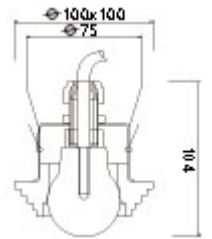

DLCL-5 \$34.50 each
This fixture swivels

DLCL-6 \$34.50 each
This fixture swivels

DLCL-7 \$38.00 each
This fixture swivels

DLCL-8 \$20.00 each
This fixture will handle up to 150 strands of cable. Comes w/compression fitting

DLCL-9 \$20.00 each

This fixture will handle up to 150 strands of cable. Comes w/compression fitting

Out of Stock

Out of Stock

Out of Stock

Out of Stock

Out of Stock

DLCL-16 \$19.50 each