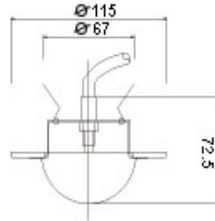

Ceiling Light Fixtures

Unless noted otherwise, our ceiling fixtures normally handle SCE-6 or E-S50 cable. However, they can be modified to handle larger cable.

DLCL-3 \$17.00 each
This fixture swivels

Out of Stock

DLCL-5 \$34.50 each
This fixture swivels

DLCL-6 \$34.50 each
This fixture swivels

DLCL-7 \$38.00 each
This fixture swivels

DLCL-8 \$20.00 each
This fixture will handle up to 150 strands of cable. Comes w/compression fitting

DLCL-9 \$20.00 each

This fixture will handle up to 150 strands of cable. Comes w/compression fitting

Out of Stock

Out of Stock

Out of Stock

Out of Stock

Out of Stock

DLCL-16 \$19.50 each