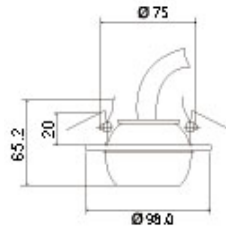

Ceiling Light Fixtures

Unless noted otherwise, our ceiling fixtures normally handle SCE-6 or E-S50 cable. However, they can be modified to handle larger cable.

DLCL-3 \$17.00 each
This fixture swivels

Out of Stock

DLCL-5 \$34.50 each
This fixture swivels

DLCL-6 \$34.50 each
This fixture swivels

DLCL-7 \$38.00 each
This fixture swivels

DLCL-8 \$20.00 each
This fixture will handle up to 150 strands of cable. Comes w/compression fitting