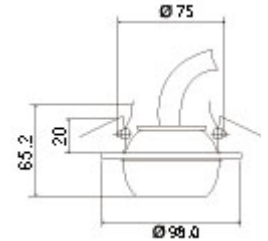

Ceiling Light Fixtures

Unless noted otherwise, our ceiling fixtures normally handle SCE-6 or E-S50 cable. However, they can be modified to handle larger cable.

DLCL-3 \$17.00 each
This fixture swivels

Out of Stock

DLCL-5 \$34.50 each
This fixture swivels

DLCL-6 \$34.50 each
This fixture swivels

DLCL-7 \$38.00 each
This fixture swivels

DLCL-8 \$20.00 each
This fixture will handle up to 150 strands of cable. Comes w/compression fitting