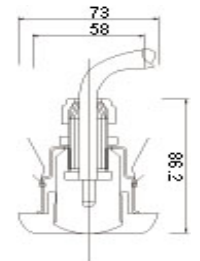

Ceiling Light Fixtures

Unless noted otherwise, our ceiling fixtures normally handle SCE-6 or E-S50 cable. However, they can be modified to handle larger cable.

DLCL-3 \$17.00 each
This fixture swivels

Out of Stock

DLCL-5 \$34.50 each
This fixture swivels

DLCL-6 \$34.50 each
This fixture swivels

DLCL-7 \$38.00 each
This fixture swivels

DLCL-8 \$20.00 each
This fixture will handle up to 150 strands of cable. Comes w/compression fitting

DLCL-9 \$20.00 each

This fixture will handle up to 150 strands of cable. Comes w/compression fitting

Out of Stock

Out of Stock

Out of Stock

Out of Stock

Out of Stock

DLCL-16 \$19.50 each