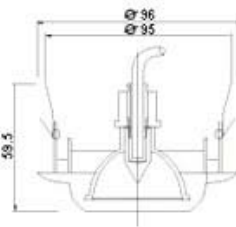

Ceiling Light Fixtures

Unless noted otherwise, our ceiling fixtures normally handle SCE-6 or E-S50 cable. However, they can be modified to handle larger cable.

DLCL-3 \$17.00 each
This fixture swivels

Out of Stock

DLCL-5 \$34.50 each
This fixture swivels

DLCL-6 \$34.50 each
This fixture swivels

DLCL-7 \$38.00 each
This fixture swivels

DLCL-8 \$20.00 each
This fixture will handle up to 150 strands of cable. Comes w/compression fitting