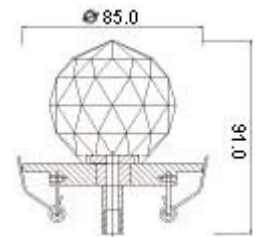

DLCL-9 \$20.00 each

This fixture will handle up to 150 strands of cable. Comes w/compression fitting

Out of Stock

Out of Stock

Out of Stock

Out of Stock

Out of Stock

DLCL-16 \$19.50 each