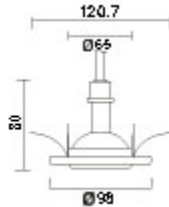

Ceiling Light Fixtures

Unless noted otherwise, our ceiling fixtures normally handle SCE-6 or E-S50 cable. However, they can be modified to handle larger cable.

DLCL-3 \$17.00 each
This fixture swivels

Out of Stock

DLCL-5 \$34.50 each
This fixture swivels

DLCL-6 \$34.50 each
This fixture swivels

DLCL-7 \$38.00 each
This fixture swivels

DLCL-8 \$20.00 each
This fixture will handle up to 150 strands of cable. Comes w/compression fitting