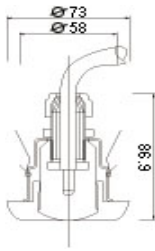

Ceiling Light Fixtures

Unless noted otherwise, our ceiling fixtures normally handle SCE-6 or E-S50 cable. However, they can be modified to handle larger cable.

DLCL-3 \$17.00 each
This fixture swivels

Out of Stock

DLCL-5 \$34.50 each
This fixture swivels

DLCL-6 \$34.50 each
This fixture swivels

DLCL-7 \$38.00 each
This fixture swivels

DLCL-8 \$20.00 each
This fixture will handle up to 150 strands of cable. Comes w/compression fitting

DLCL-9 \$20.00 each

This fixture will handle up to 150 strands of cable. Comes w/compression fitting

Out of Stock

Out of Stock

Out of Stock

Out of Stock

Out of Stock

DLCL-16 \$19.50 each