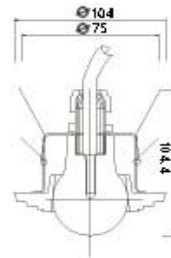

DLCL-5 \$34.50 each
This fixture swivels

DLCL-6 \$34.50 each
This fixture swivels

DLCL-7 \$38.00 each
This fixture swivels

DLCL-8 \$20.00 each
This fixture will handle up to 150 strands of cable. Comes w/compression fitting

DLCL-9 \$20.00 each

This fixture will handle up to 150 strands of cable. Comes w/compression fitting

Out of Stock

Out of Stock

Out of Stock

Out of Stock

Out of Stock

DLCL-16 \$19.50 each