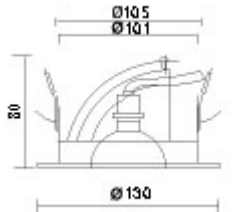

Ceiling Light Fixtures

Unless noted otherwise, our ceiling fixtures normally handle SCE-6 or E-S50 cable. However, they can be modified to handle larger cable.

DLCL-3 \$17.00 each
This fixture swivels

Out of Stock

DLCL-5 \$34.50 each
This fixture swivels

DLCL-6 \$34.50 each
This fixture swivels

DLCL-7 \$38.00 each
This fixture swivels

DLCL-8 \$20.00 each
This fixture will handle up to 150 strands of cable. Comes w/compression fitting