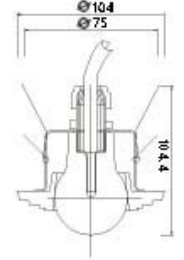

DLCL-5 \$34.50 each
This fixture swivels

DLCL-6 \$34.50 each
This fixture swivels

DLCL-7 \$38.00 each
This fixture swivels

DLCL-8 \$20.00 each
This fixture will handle up to 150 strands of cable. Comes w/compression fitting

DLCL-9 \$20.00 each

This fixture will handle up to 150 strands of cable. Comes w/compression fitting

Out of Stock

Out of Stock

Out of Stock

Out of Stock

Out of Stock

DLCL-16 \$19.50 each