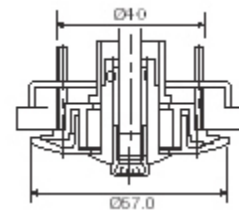

R-150	OFE-60	2M
VBA-2X14° (FO-005)		
1.0	0.5	150
2.0	1.0	47
0.5	2.5	8
h (m)	d (M)	E_{max} (lux)

Saturn Ring
$5.00 each