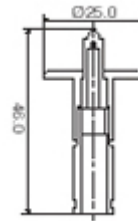

End Piece Fixtures

These fixtures are designed to work best with SCE-6 solid core or E-S50 stranded cable

Micro Bezel
\$5.49 each

R-150	OFE-60	2M
VBA-2X26° (FO-001)		
0.25	0.25	190
0.5	0.5	20
1.0	1.0	10
h (m)	d (M)	E _{max} (lux)