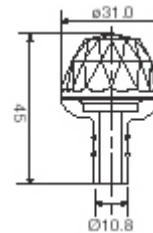

R-150	OFE-60	2M
VBA-2X8.5° (FO-002)		
0.5	0.15	750
1.0	0.3	200
1.5	0.45	100
h (m)	d (M)	E_{max} (lux)

UFO
$12.50 each