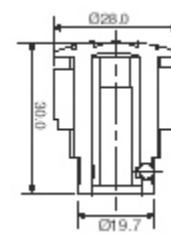

R-150	OFE-60	2M
VBA-2X26° (FO-003)		
0.25	0.27	1300
0.5	0.55	300
1.0	1.1	95
h (m)	d (M)	E_{max} (lux)

Bug Eye
$29.99 each