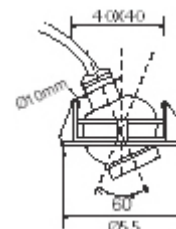

R-150	OFE-60	2M
VBA-2X14° (FO-005)		
1.0	0.5	150
2.0	1.0	47
0.5	2.5	8
h (m)	d (M)	E_{max} (lux)