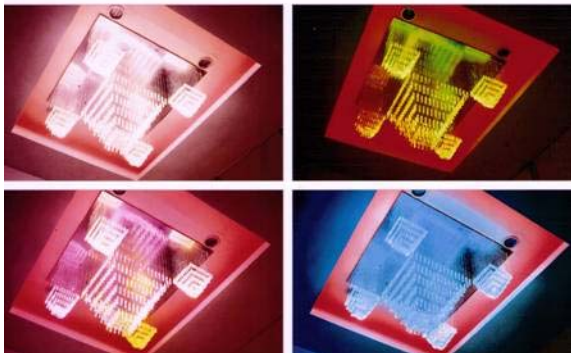

Fiber Optic Chandeliers

FNL-006 Fiber Optic Chandelier (Ping Pong)

Specifications:
 850mm Wide x 1910mm Tall
 Illuminator : 1-SR150-8
 Controller: None
 End Pieces: 560 No. 20 Crystal and 560 Micro Bezel
 Fiber: 1320m - 1mm fiber optic cable
 Colors: White, Red, Yellow, Blue, Light Blue, Green, Pink and Purple

FNL-010 Fiber Optic Chandelier (Meteor and Disk)

Specifications:
 820mm Wide x 1410mm Tall
 Illuminator : 2-S150-8DMX M/S
 Controller: 1-SRC-144
 End Pieces: 300 No. 20 Crystal, 113 No. 40 Crystal and 300 Micro Bezel
 Fiber: 520m - 1mm and 262m - 2mm fiber optic cable
 Colors: White, Red, Yellow, Blue, Light Blue, Green, Pink and Purple

FNL-014 Fiber Optic Chandelier (Pyramid)

Specifications:
 1500mm x 1500mm x 1960mm Tall
 Illuminator : 1-SR150-8
 Controller: None
 Fiber: 1340m - 1mm fiber optic cable
 Colors: White, Red, Yellow, Blue, Light Blue, Green, Pink and Purple

FNL-022 Fiber Optic Chandelier (Floating Stars)

Specifications:
 1200mm Wide x 1060mm Tall
 Illuminator : 2-S150-8DMX M/S
 Controller: 1-SRC-144
 Fiber: 3200m - 0.75mm fiber optic cable
 Colors: White, Red, Yellow, Blue, Light Blue, Green, Pink and Purple