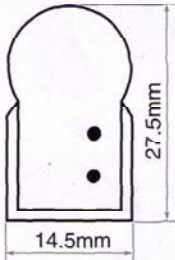

LED Neon Flex™ (Color Jacketed)

Cross Section

LED Neon Flex™ (Color Jacketed) embodies every feature and benefit of the (Grade A) LED Neon Flex with the addition of a colored outer PVC jacket.

In some applications it is more desirable to have the color of the jacket match the color of the light emitted so that in the daytime the LED Neon Flex™ applied design can be seen without the LEDs being powered on.

Specifications

Item No.	LN-FX(C)-10-240V			LN-FX(C)-50-240V			LN-FX(C)-30-120V			LN-FX(C)-150-120V			LN-FX(C)-30-24V		
Length in Roll	9.1m	9.1m	10.0m	48.8m	48.8m	49.4m	30ft			150ft			30ft		
LED Spacing	0.5"						0.5"			0.5"			0.5"		
Total No. of LED	720	720	792	3840	3840	3888	720	720	720	3600	3600	3600	720	720	720
Total Watts	36W	28.8W	39.6W	192W	153.6W	194W	36W	28.8W	36W	180W	144W	180W	54W	43.2W	43.2W
No. of LED per unit	120	120	72	120	120	72	60	60	36	60	60	36	8	8	6
Cutting unit	1.52m	1.52m	0.91m	1.52m	1.52m	0.91m	2.5ft	2.5ft	1.5ft	2.5ft	2.5ft	1.5ft	1/3ft	1/3ft	1/4ft
Watts per Meter or Foot	3.94 W/m	3.15 W/m	3.94 W/m	3.94 W/m	3.15 W/m	3.94 W/m	1.2 W/ft	0.96 W/ft	1.2 W/ft	1.2 W/ft	0.96 W/ft	1.2 W/ft	1.8 W/ft	1.44 W/ft	1.44 W/ft
LED Color	R	Y, O	G, B	R	Y, O	G, B	R	Y, O	G, B	R	Y, O	G, B	R	Y, O	G, B
Max. Loading Length (with 1.6A converter)	97m	122m	96m	97m	122m	96m	160ft	200ft	159ft	160ft	200ft	159ft	21ft	26ft	26ft