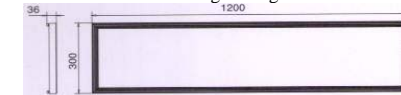

Dimensions:
12" x 48" x 1.38"
Input Voltage:
120v-240v/50Hz/6
LED Qty:
56x1W-high power
Luminous Flux:
2,200 lm
Color Temperature
3200K, 4400K, 5500K

Cost: $575.00
With remote: $725

Click to see larger image

The K0013 - 1200 Power LED. It's only 36mm (1.38") thick!

Other available I-Panels (Standard color Temperature is 6700K)