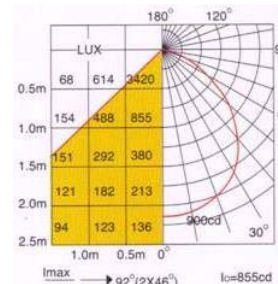

All pictures are copyrighted and used with permission.

Comparison to typical 12" x 12" grill lamp

	K0023 600 I-Panel (12"x12")	Fluorescent fixture
Light source qty.	56 - 1w high power LED	3 - 14w T5 tubes
Luminous flux of single light source	70lm	1260lm
Luminous flux of whole light fixture	2000 lm	1773 lm
Luminous (5' under the lighting fixture)	370 to 400 Lux	310 to 320 Lux
Power consumption	56w	42w
Beam angle	92 degrees	80 to 85 degrees
Life span	50,000 hrs	15,000 to 20,000 hrs
Eco-friendly	Yes	Contains mercury

I-Panel Lumen Reference

K0013-1200 I-Panel

12" x 48"

K0013 - 1200 Power Specs

Dimensions:
12" x 48" x 1.38"
Input Voltage:
120v-240v/50Hz/6
LED Qty:
56x1W-high power
Luminous Flux:
2,200 lm
Color Temperature
3200K, 4400K, 5500K

K0023-600 Power I-Panel

Dimensions:
24" x 24" x 1.38"

Input Voltage:
120v-240v/50Hz/60Hz

LED Qty:
56 x 1W-high power white

Luminous Flux:
2,000 lm

Color Temperature:
3200K, 4400K, 5500K or 6700K

[LUX Chart](#)