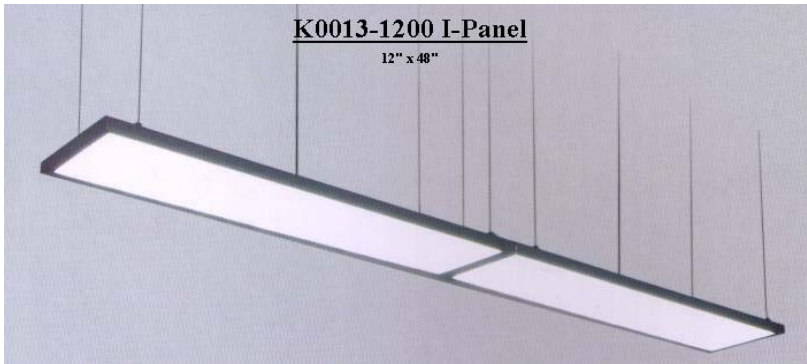

LED I-Light Panels

The LED I-Panel is as little as 1/2" thick! It can be hung from the ceiling to replace fluorescent fixtures or hung on a wall to mimic windows.

The I-Panel is a new white LED based product designed for both commercial and household applications. It is designed to fit directly into standard drop ceilings, installed into recessed cut ins, surface mounted, or hung. I-Panel can also be applied to walls as addition light sources and decorative illumination.

All pictures are copyrighted and used with permission.

Comparison to typical 12" x 12" grill lamp

	K0023 600 I-Panel (12"x12")	Fluorescent fixture
Light source qty.	56 - 1w high power LED	3 - 14w T5 tubes
Luminous flux of single light source	70lm	1260lm
Luminous flux of whole light fixture	2000 lm	1773 lm
Luminous (5' under the lighting fixture)	370 to 400 Lux	310 to 320 Lux
Power consumption	56w	42w
Beam angle	92 degrees	80 to 85 degrees
Life span	50,000 hrs	15,000 to 20,000 hrs
Eco-friendly	Yes	Contains mercury

I-Panel Lumen Reference

K0013-1200 I-Panel

12" x 48"

K0013 - 1200 Power Specs

Dimensions:
12" x 48" x 1.38"
Input Voltage:
120v-240v/50Hz/6
LED Qty:
56x1W-high power
Luminous Flux:
2,200 lm
Color Temperature
3200K, 4400K, 5500K