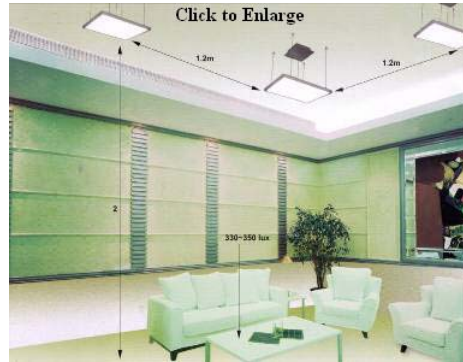

LED I-Light Panels

The LED I-Panel is as little as 1/2" thick! It can be hung from the ceiling to replace fluorescent fixtures or hung on a wall to mimic windows.

The I-Panel is a new white LED based product designed for both commercial and household applications. It is designed to fit directly into standard drop ceilings, installed into recessed cut ins, surface mounted, or hung. I-Panel can also be applied to walls as addition light sources and decorative illumination.

Unlike conventional fluorescent fixtures, the I-Panel is dimmable. It installs directly into existing and standard electrical systems and can be dimmed via conventional AC dimmers. An optional IR remote is available that enables wireless dimming and on-off functions within 30'

All pictures are copyrighted and used with permission.

Comparison to typical 12" x 12" grill lamp

	K0023 600 I-Panel (12"x12")	Fluorescent fixture
Light source qty.	56 - 1w high power LED	3 - 14w T5 tubes
Luminous flux of single light source	70lm	1260lm
Luminous flux of whole light fixture	2000 lm	1773 lm
Luminous (5' under the lighting fixture)	370 to 400 Lux	310 to 320 Lux
Power consumption	56w	42w
Beam angle	92 degrees	80 to 85 degrees
Life span	50,000 hrs	15,000 to 20,000 hrs
Eco-friendly	Yes	Contains mercury

I-Panel Lumen Reference

K0013-1200 I-Panel

12" x 48"

K0013 - 1200 Power Specs

Dimensions:
12" x 48" x 1.38"
Input Voltage:
120v-240v/50Hz/6
LED Qty:
56x1W-high power
Luminous Flux:
2,200 lm
Color Temperature
3200K, 4400K, 5500K