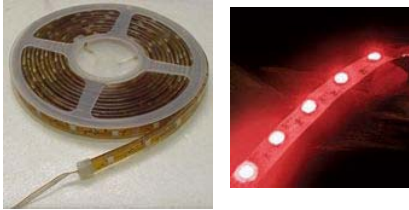

LED Flexible Ribbon

LED Flexible Ribbon is an innovative product which incorporates a flexible circuit board and cutting-edge single color or RGB 3-in-1 SMD LED technology. The flexible PCB can be bent to a maximum radius of 2cm, LED Flexible Ribbon is dimmable with 12v dimmers or is controllable using linear modulation covering the entire RGB spectrum. LED Flexible Ribbon is designed for long linear applications, complex signage and structures convex, concave and other curved surfaces and objects. LED Flexible RGB Ribbon is a non-direct DMX controllable product.

RGB Waterproof Flat Ribbon

The waterproof LED flexible ribbon incorporates a silicon flexible circuit board and SMD LED technology. It can be bent to a maximum radius of 2cm. The SMD LED's are dimmable (255 levels) and color controllable using linear modulation covering the entire RGB visual spectrum
 Power: 12V, Max power=7.2W/m 5M roll = 3A for 3 color, 2A for single color
 Dimensions: 8mm x 0.25mm
 Beam Angle: 120°
 5M (16.4') roll with 30LED/M.

Pure and Warm White LED Ribbon

White Waterproof Flat Ribbon

Pure White 5m length, 4.8W/M, 120° Beam Angle, 12VDC,
 Warm White IP67
 5m length, 4.8W/M, 120° Beam Angle, 12VDC,
 IP67

Super Bright White Waterproof Flat Ribbon

We tested the standard ribbon against the new, super bright ribbon and we got a surprise how bright it was! One foot of standard pure white at one foot distance gave 22 fc-one foot of the super bright pure gave 60 fc!
 Pure White 5m length, 14.4W/M, 120° Beam Angle, 12VDC,
 Warm White IP67
 5m length, 14.4W/M, 120° Beam Angle, 12VDC,
 IP67