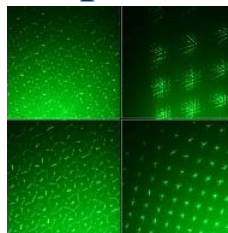

Blisslights LED Cloud

The BlissLight LED Cloud creates a splash of whirling color. These Clouds can be used for anything from uplighting a column to making a rock river come to life with color and motion. The ideas are endless; you can combine multiple units with different colors to make different scenes or add these units to your BlissLight 15 or 50 create more color and life.

The BlissLight LED Cloud comes in 8 colors, each unit comes in a different color so you can use one color for simple color lighting or buy all 8 to make a moving with color. Pick from any of these colors: red, red-orange, amber, cyan, green, blue, royal blue and white.

Multiple Effect Star Lasers

Sparkler

Red and green lasers create different shifting patterns for a one of a kind experience

POWER: 85-265V AC 60Hz
BEAM ANGLE: >90°
CONTROL: DMX-512 (5 Channels) Sound active , Stand alone
NO VARIANCE REQUIRED
LASER DIODE: 1 x 100mW Red laser diode ,1 x 30mW Green laser diode
LASER COLOR: Red/Green
ADJUSTABLE STAND HEIGHT: 5" (fully extended)
UNIT WEIGHT: 4.5 Lbs
UNIT DIMENSIONS: 12 In x 4.75 in x 4.5 in
SHIPPING WEIGHT: 5Lb (Single unit) 35Lb (Master Pack of 6)
SHIPPING DIMENSIONS: 14 In x 6 In x 7 In (Single unit)
19 In x 15 In x 15 In (Master Pack of 6)

This laser really delivers! Great for parties or DJ's. Lot of impact for little money.

Product Model: SPARKLER-GREEN

POWER: DC 9V 600mA or 4 AA Batteries
NO VARIANCE REQUIRED
ROTATION: Bi-directional rotation
CONTROL: Stand alone Sound active
LASER DIODE: 1 x 10mW Green Diode
LASER COLOR: Green
ADJUSTABLE STAND HEIGHT: 5" (fully extended)
UNIT WEIGHT: 1.1 Lbs (Without batteries or adapter)
UNIT DIMENSIONS: 7In x 4.5In x 4.5In (Master pack of 4)
SHIPPING WEIGHT: 10 Lbs (Master pack of 4)
SHIPPING DIMENSIONS: 16In x 10In x 12In
(Master pack of 4)