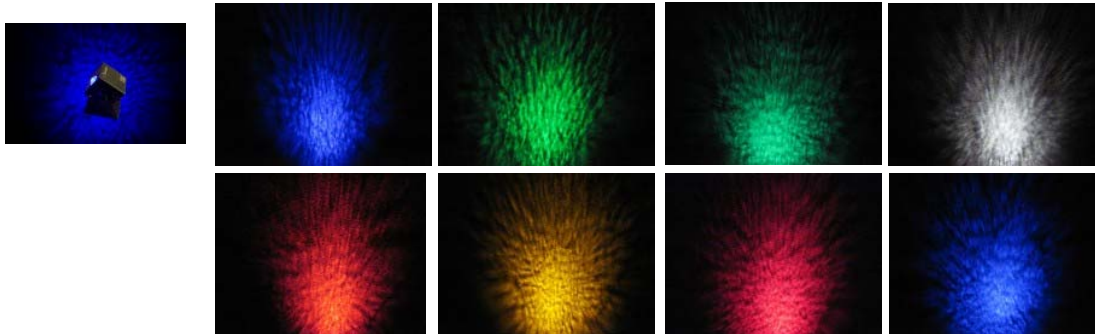

Blisslights LED Cloud

The BlissLight LED Cloud creates a splash of whirling color. These Clouds can be used for anything from uplighting a column to making a rock river come to life with color and motion. The ideas are endless; you can combine multiple units with different colors to make different scenes or add these units to your BlissLight 15 or 50 create more color and life.

The BlissLight LED Cloud comes in 8 colors, each unit comes in a different color so you can use one color for simple color lighting or buy all 8 to make a moving with color. Pick from any of these colors: red, red-orange, amber, cyan, green, blue, royal blue and white.