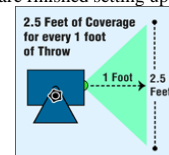

**Blisslight-15G
Blisslight-15B**

The physical size and light source of the Blisslight-15 is smaller than the Blisslight-50, but the WOW factor is still FULL SIZED! The moving stars, the transforming nebula cloud, low noise-fan less operation, rugged construction, multi-position mounting system, and plug and play functionality are included. It creates the same universe of stars in a smaller area. It is capable of covering a 25' X 25' room.

Watch as thousands of moving stars and nebula cloud move and transform, overwhelming you with a calming blissful feeling.

Now available with a [BLUE LASER!](#) Same wonderful effects but with blue stars! Only $1,500 each!