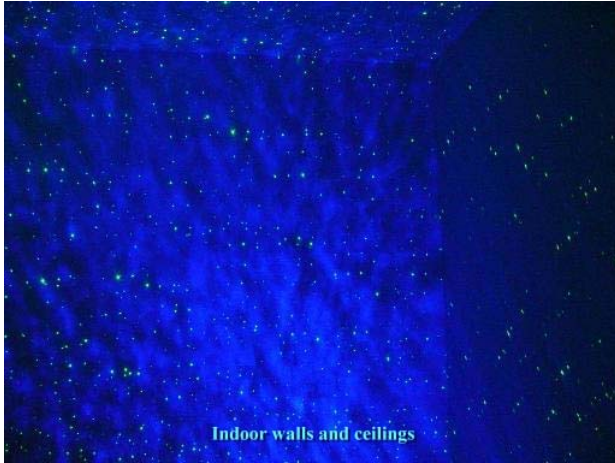

Laser Star Fields

Blisslights transforms any space into a magical dreamland complete with twinkling stars and an ever-transforming nebula cloud that follows the path of the universe. Thousands of stars, moving on unique trajectories tickle your imagination as you sit back and absorb the beauty emanating from the light. We make paintings out of light that must be experienced with your own eyes to appreciate the fine attention to detail in each work of art.

Take your Blisslight outside and point it at a tree. Close your eyes and pretend to sprinkle Pixie Dust. Open your eyes and turn on your Blisslight - thousands of magical fireflies begin to fly around the tree. Easily transform large outdoor shrubs, trees and plants and add a touch of creative elegance with your Blisslight.