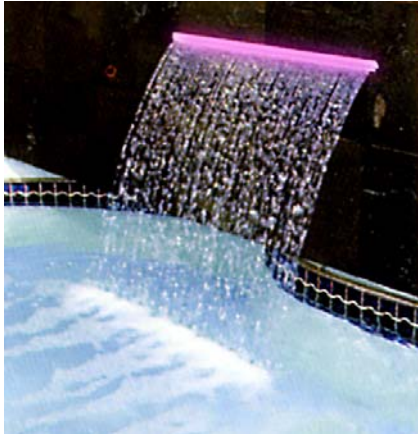

SHOWCASE

An example of a fiberfall

Pool with side emitting cable

Home with garden lights

Close-up of the garden lights

Del Lighting
P.O. Box 2914
Universal City, TX 78148
(210) 590-5196